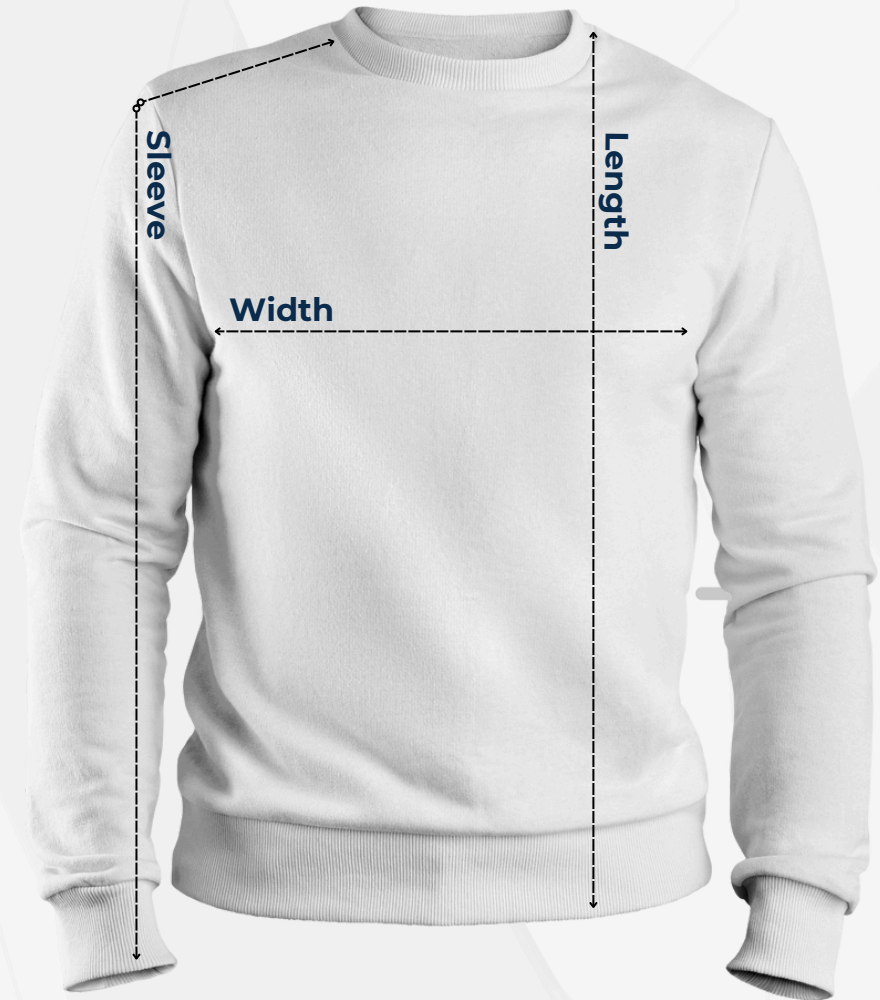

Sweatshirt & Hoodie Size Chart (inch)

Gildan 18000 & 18500

Size	Width	Length	Sleeve
S	20	27	33.5
M	22	28	34.5
L	24	29	35.5
XL	26	30	36.5
2XL	28	31	37.5
3XL	30	32	38.5
4XL	32	33	39.5
5XL	34	34	40.5